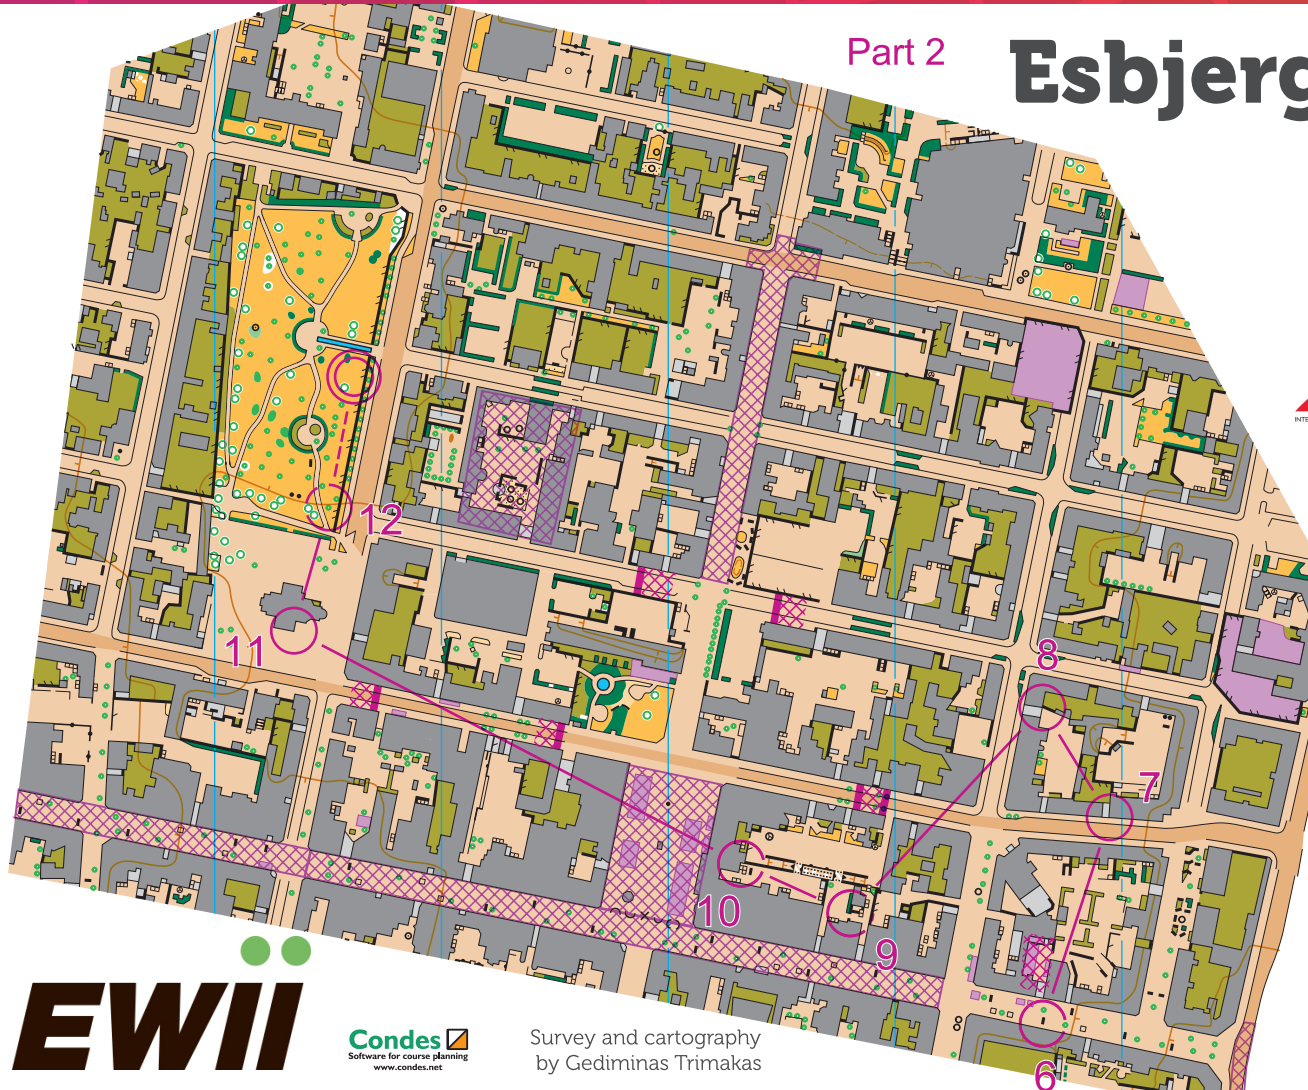

World Orienteering Championships 2022

Part 2 Esbjerg

Sprint orienteering map
Scale 1:4 000
Contour interval 2.5 m

Special symbols:
 ○ Outdoor sports facility or children's playground equipment

**2022-03-06 KO-finals
Esbjerg**

	F - 2	2,3 km		
7	54	■		└┐
8	58	▯		└┐
9	55	↗		└┐
10	56	▨		└┐
11	57	■		└┐
12	31	⬆		○

○ --- 70 m ---> ○

www.condes.net 10.2.22 DOF

Condes
Software for course planning
www.condes.net

Survey and cartography
by Gediminas Trimakas